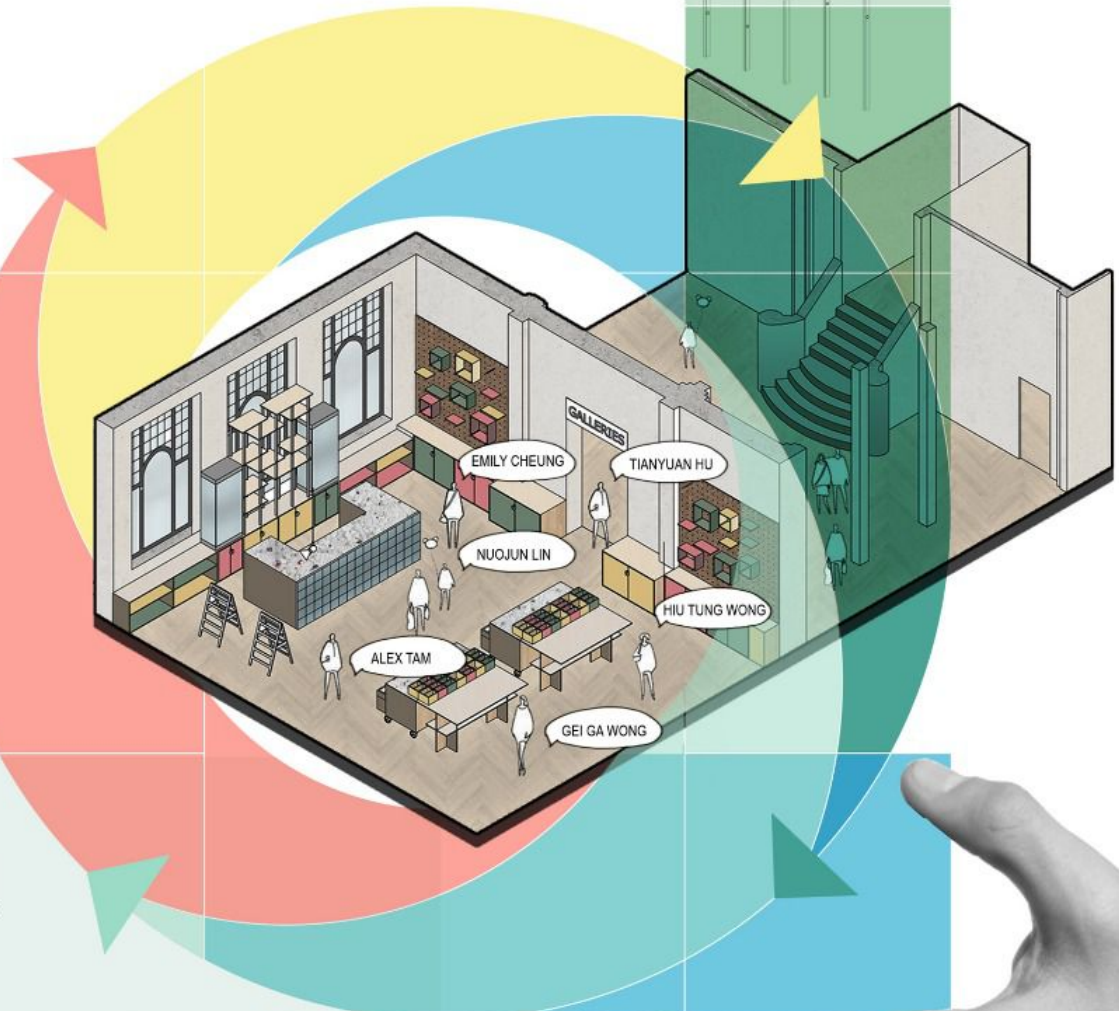

## SKILLS

- #SKETCHING
- #WOOD WORKSHOP
- #WOOD ASSEMBLE SKILLS
- # 1:1 DESIGN REALIZATION
- #MODEL MAKING

## AGENDA

Team MANMUS is collaborating with Manchester Museum to design their new gift shop as part of the museum renovation. The live project intends to **re-use** existing furniture in the process to promote environmental awareness in the community. In EVENTS20, we will disassemble furniture, reprocess and assemble wood to build an **1:1** design realization module, which will eventually be used in Manchester Museum. A sophisticated site model will also be built to test several design components with scaled test models. Join the team and make your mark in this historical landmark in Manchester.