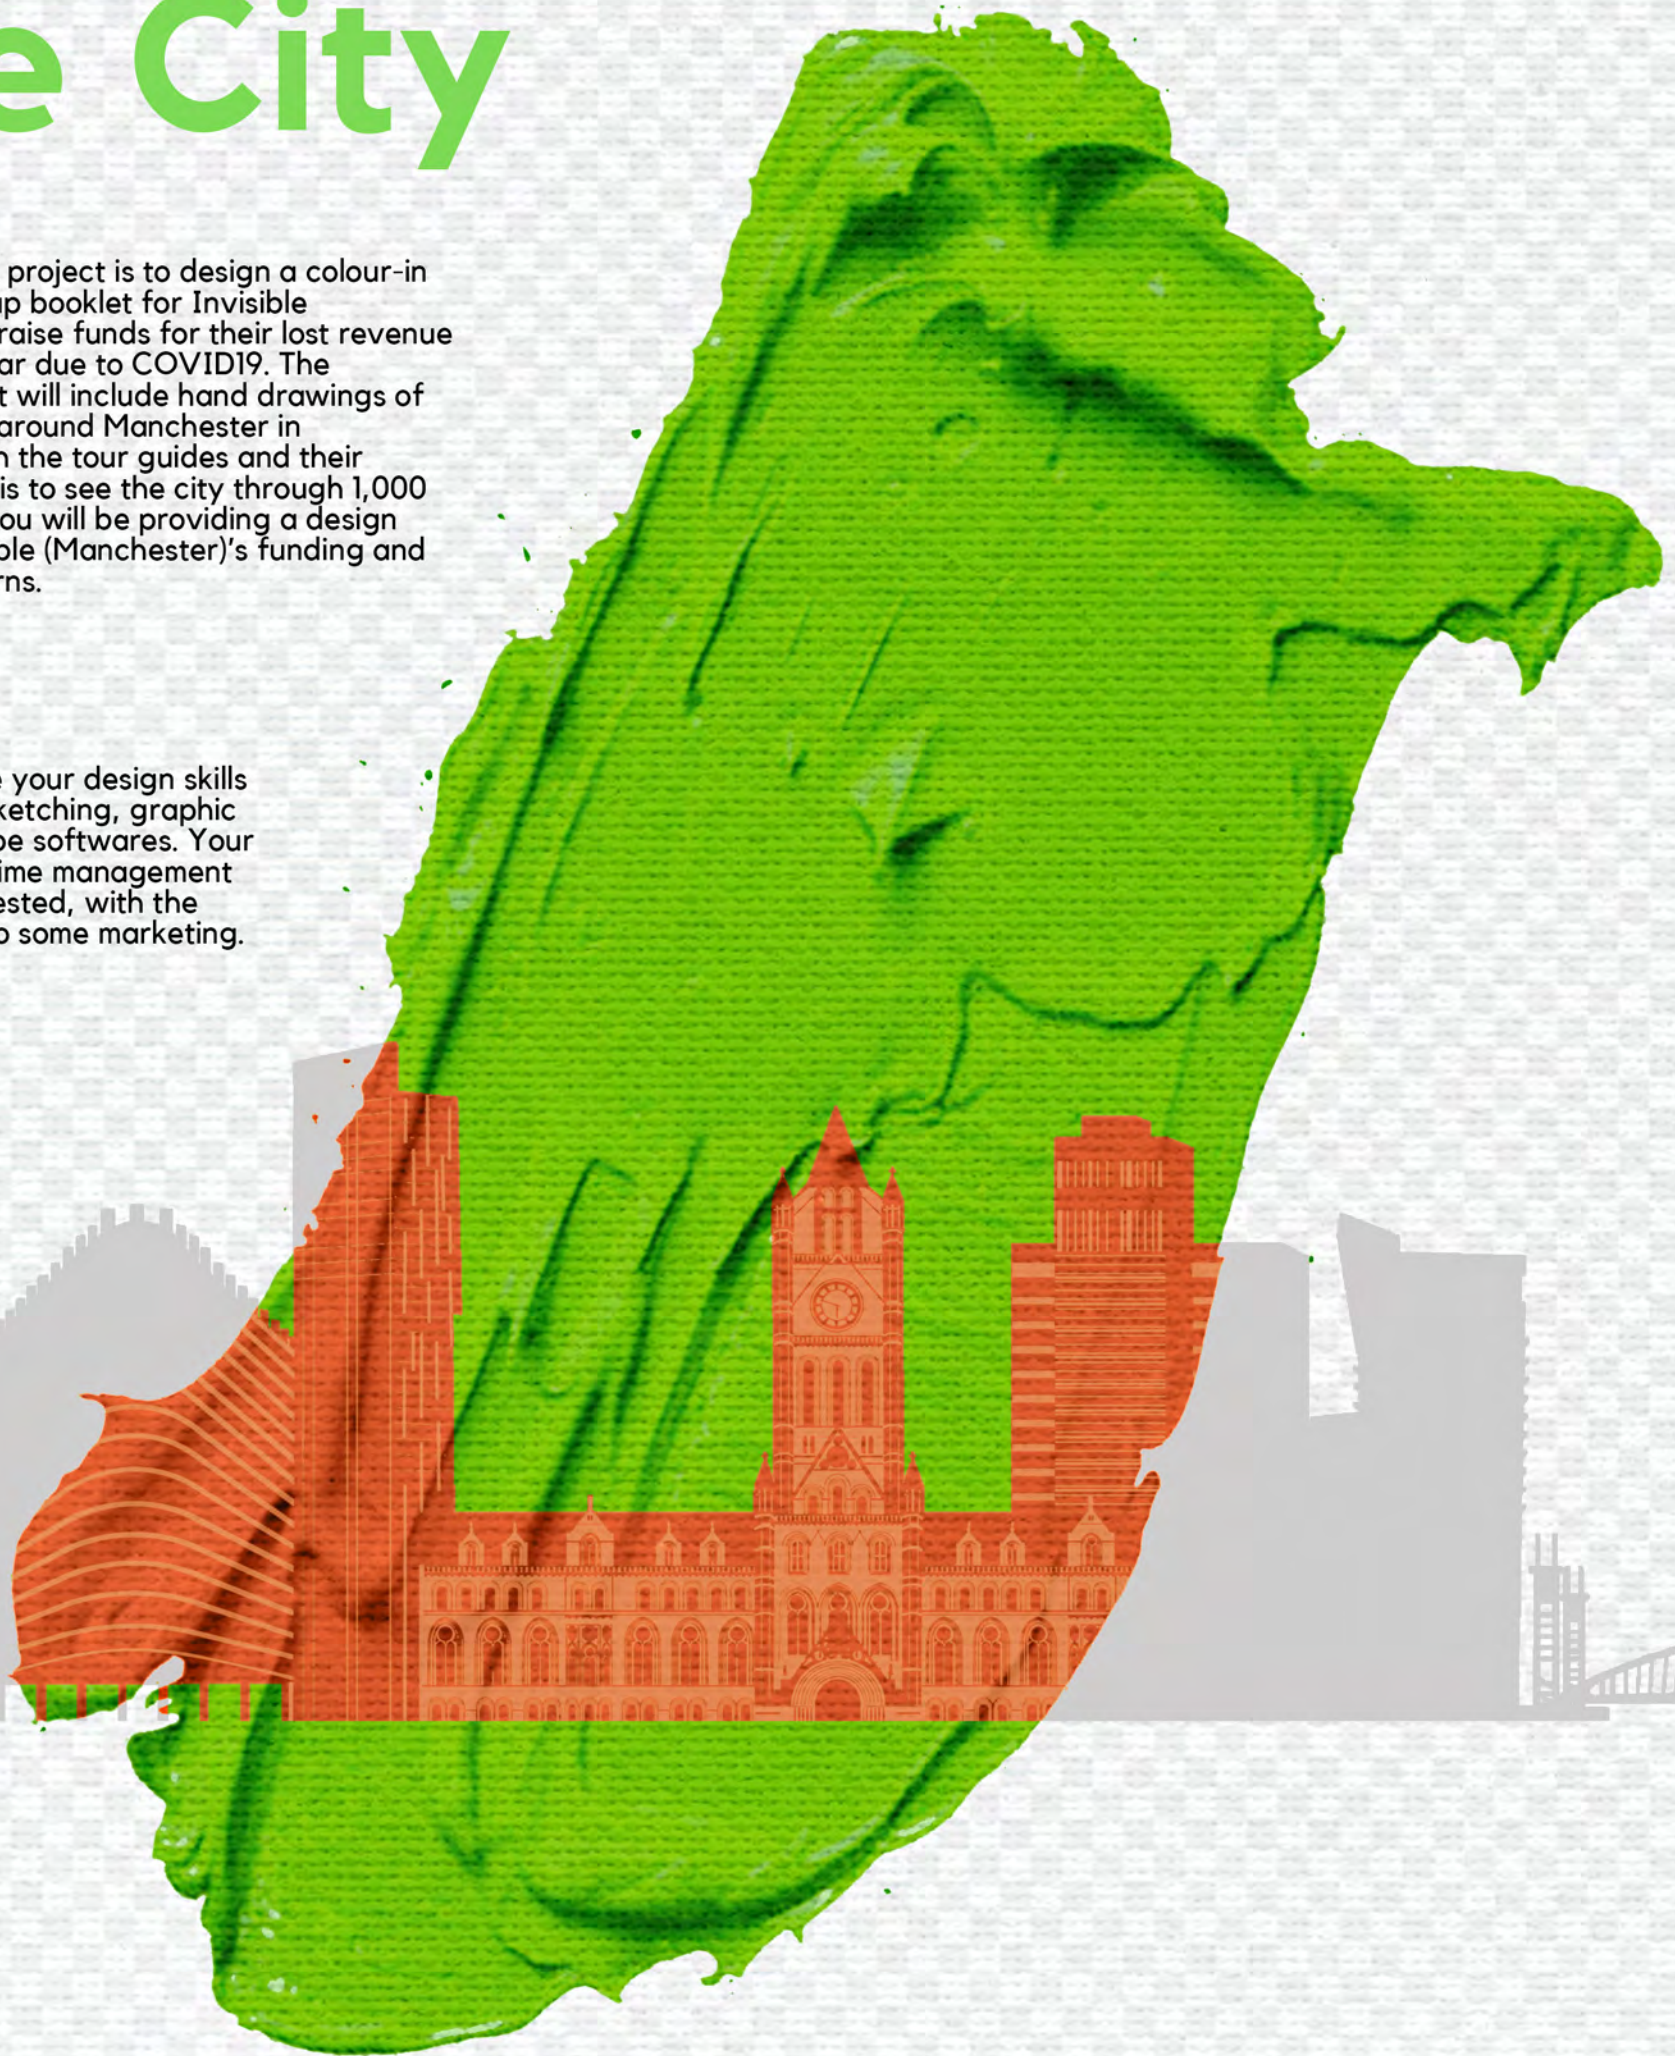

MANCHESTER SCHOOL OF ARCHITECTURE

Colour the City

COLLABORATOR

Invisible (Manchester)

TEAM

Kiran Kenny
Farah Afqah
Emily Zhang
Anah Kissmi
Ifwat Zunaidi

Colour the City's project is to design a colour-in postcard and map booklet for Invisible (Manchester) to raise funds for their lost revenue over the past year due to COVID19. The colouring booklet will include hand drawings of different places around Manchester in coordination with the tour guides and their routes. The idea is to see the city through 1,000 different eyes. You will be providing a design solution to Invisible (Manchester)'s funding and loneliness concerns.

SKILLS

You will enhance your design skills through urban sketching, graphic design and Adobe softwares. Your team work and time management abilities will be tested, with the opportunity to do some marketing.

Visit msa.ac.uk for more information

INVISIBLE *Manchester*
(MANCHESTER)

**MSA
LIVE 21**