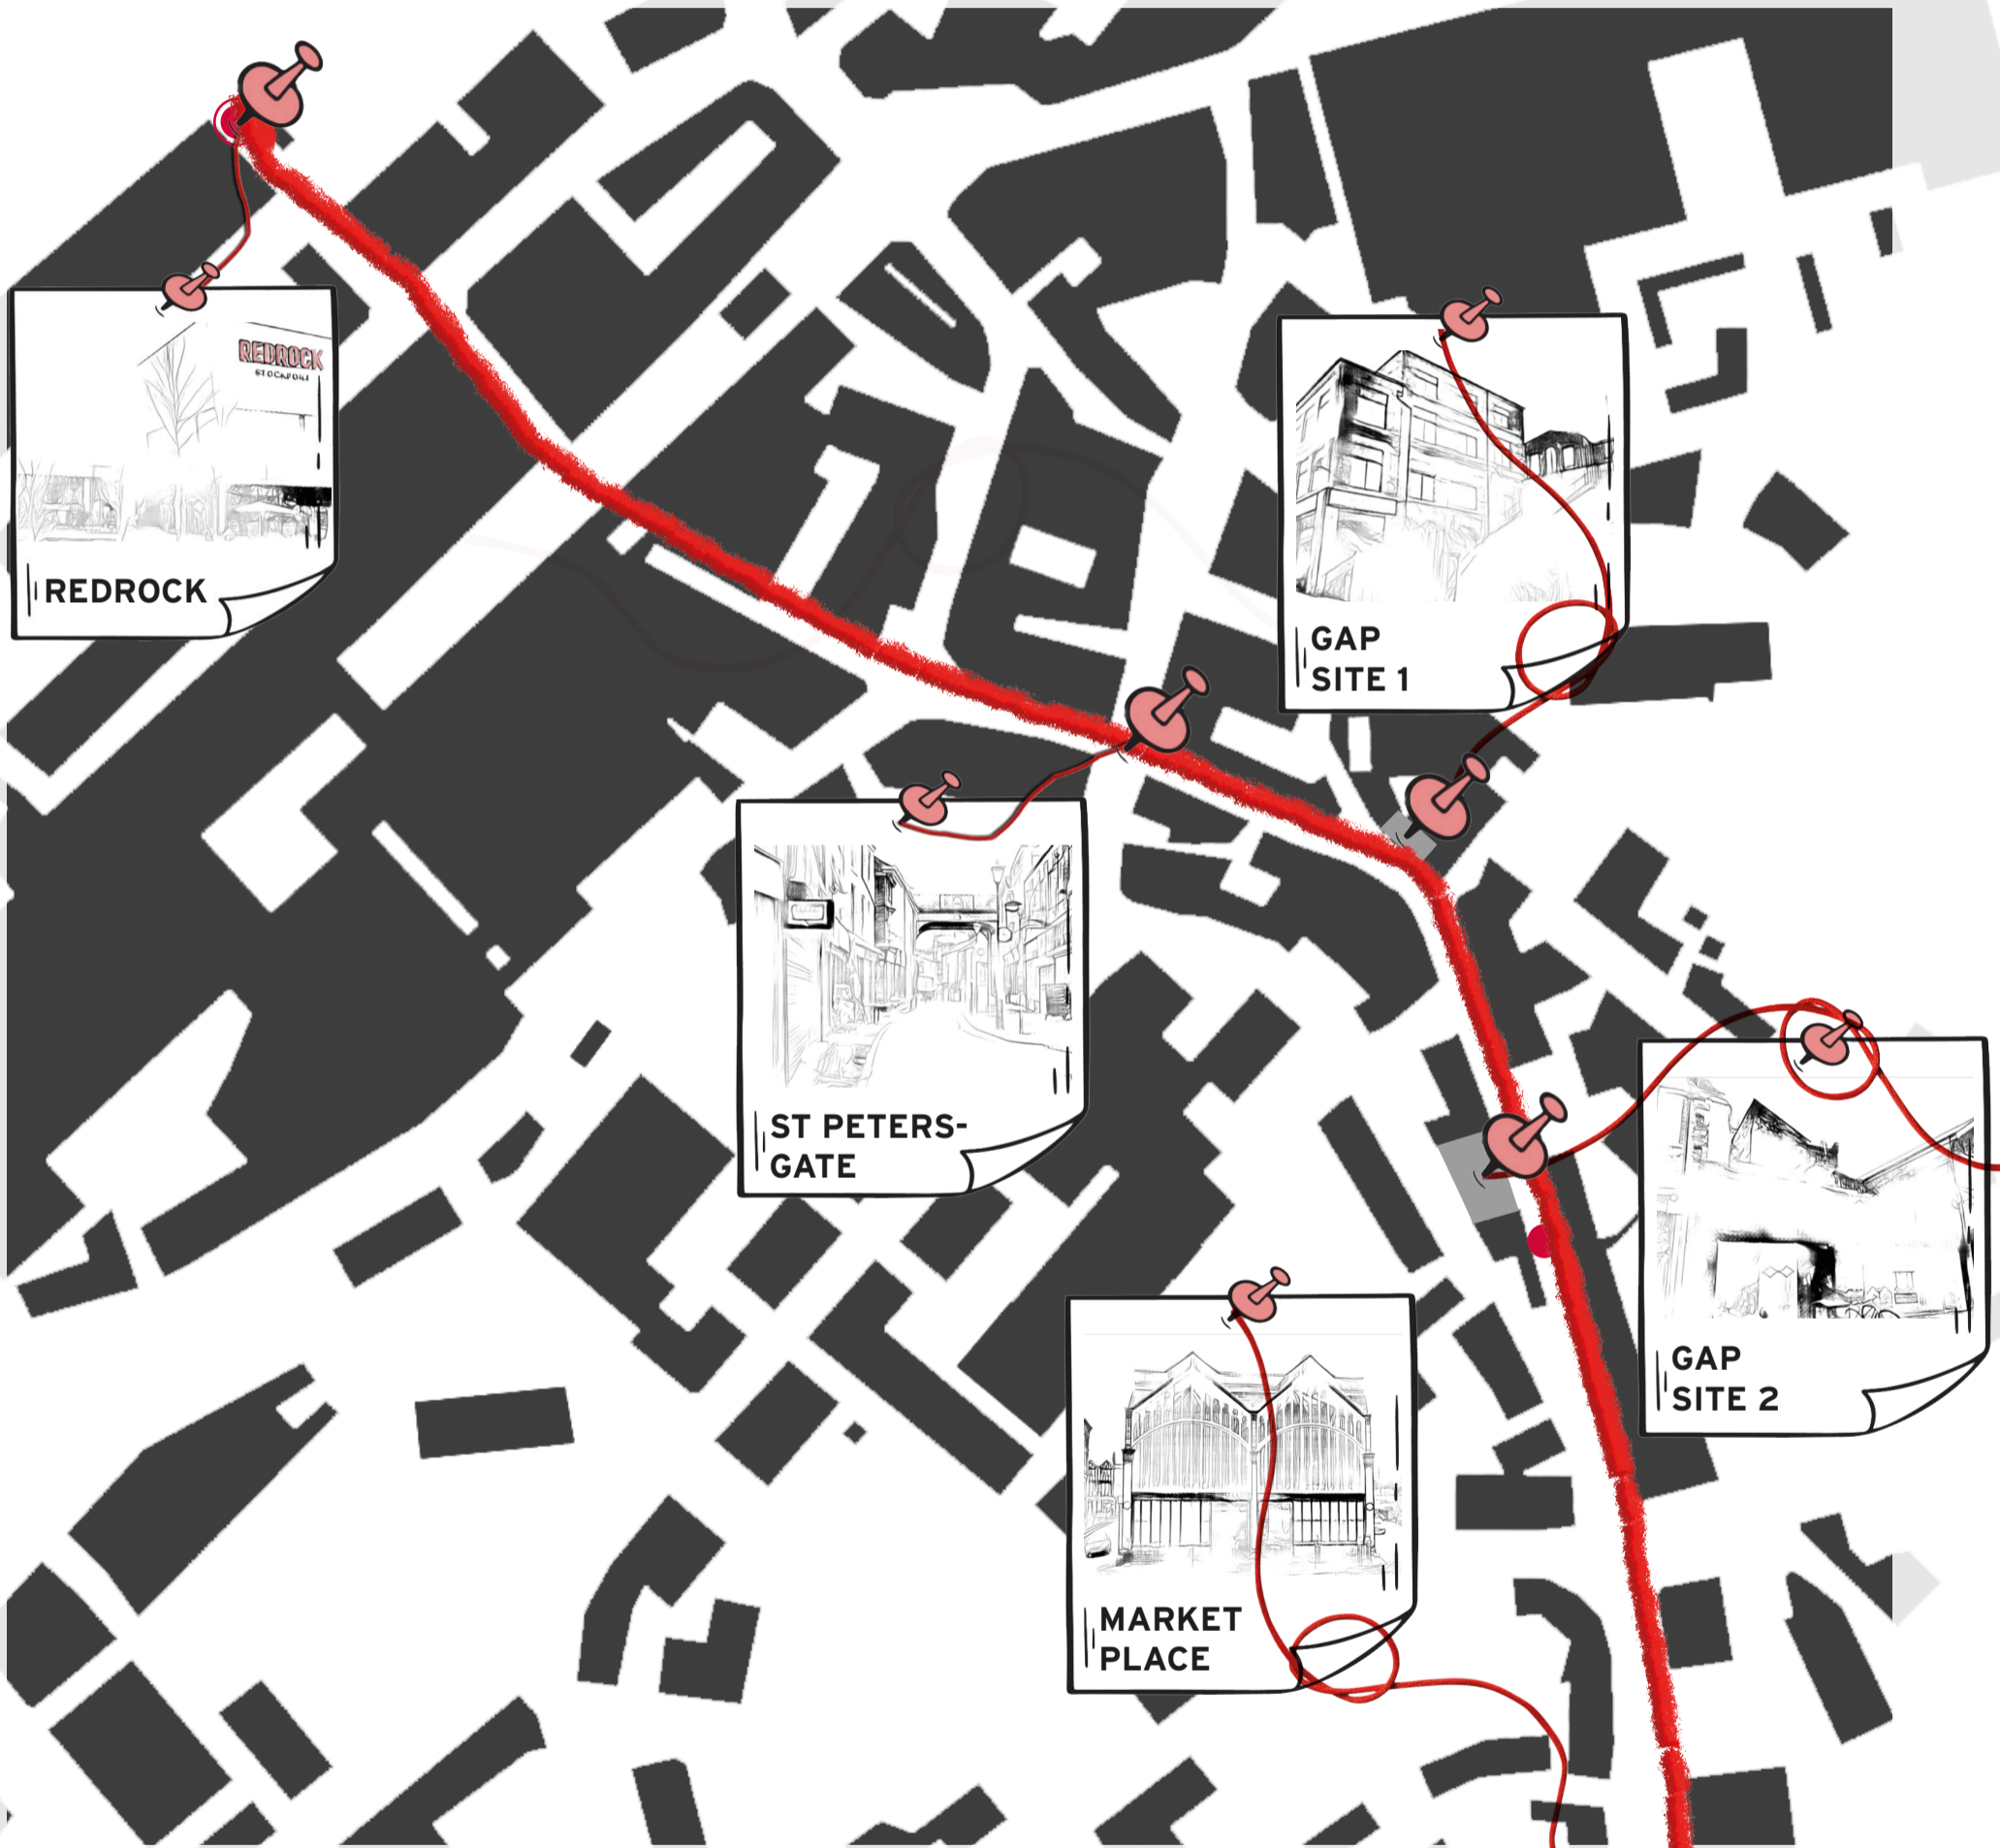

MANCHESTER SCHOOL OF ARCHITECTURE

NAVIGATING STOCKPORT

AGENDA

We are Navigating Stockport, a student-led MSA team partnering with Stockport Metropolitan Borough Council to develop an innovative wayfinding scheme in the town center. Our project aims to establish connections between the Redrock Entertainment Complex and the Underbanks area by implementing interventions along Little Underbanks. Additionally, we will be addressing the development of two vacant sites earmarked for future projects.

TEAM

Jason Yeung
Kirandeep Johal
Kane Cummins
Hiba Alhayik
Neeladit Nandi

SKILLS

Concept Visuals
Creativity
Sketching
Team player
Innovative

Visit msa.ac.uk for more information